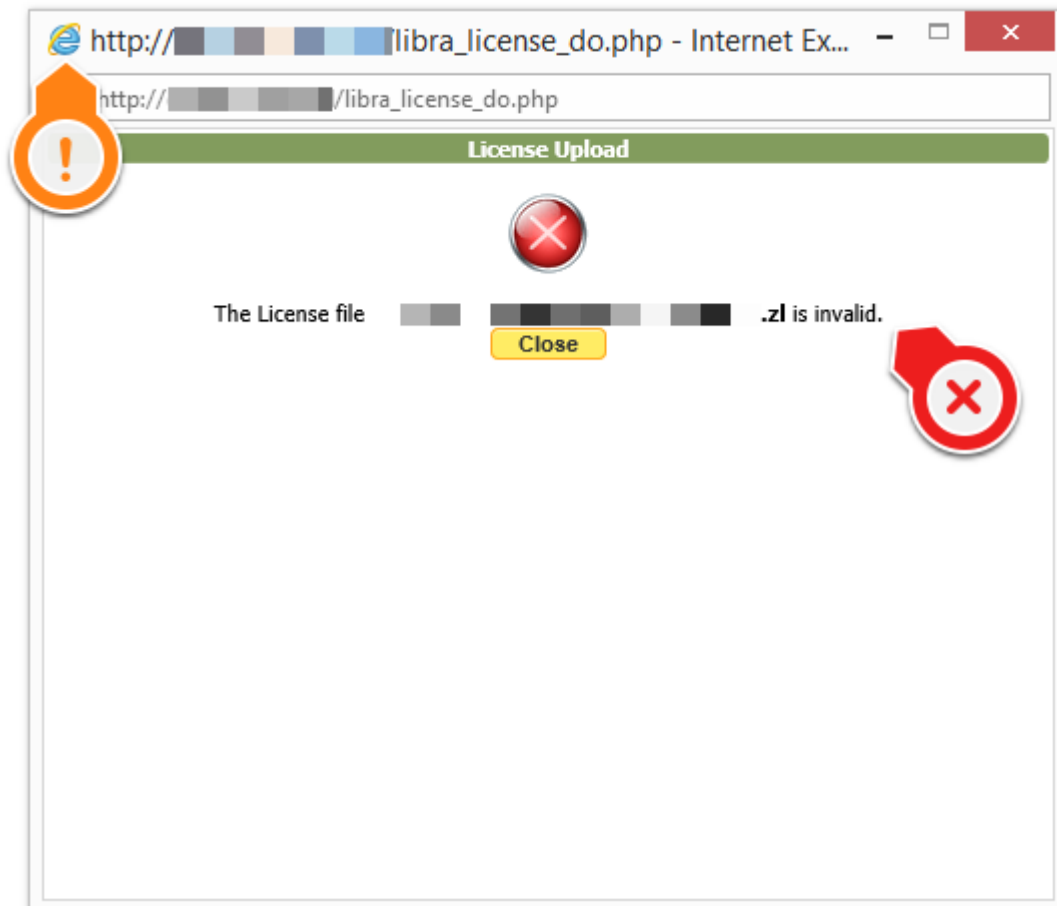

License file upload error

PROBLEM

The license file gets corrupted while uploading it and Libra Esva shows the following error:

SOLUTION

The problem is related to Internet explorer that seems to corrupt files during upload. Re-upload the license with a different browser