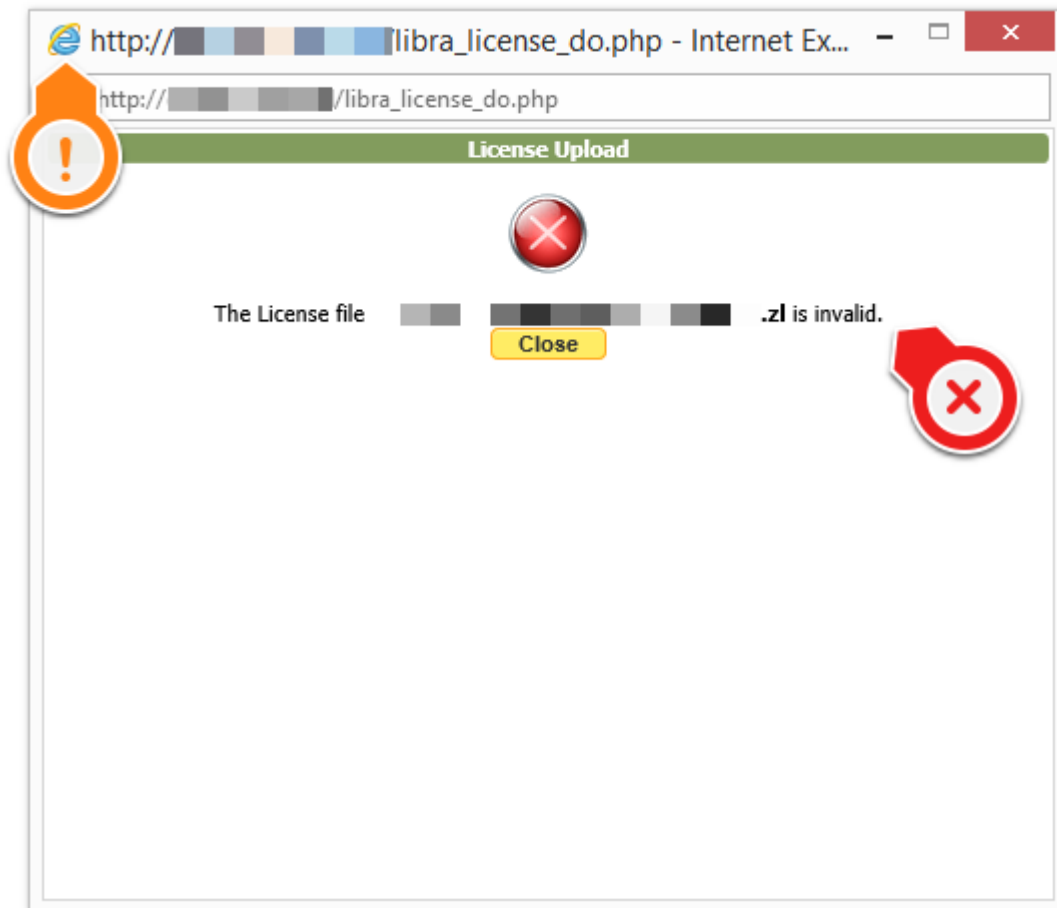

# License file upload error

## PROBLEM

The license file gets corrupted while uploading it and Libra Esva shows the following error: